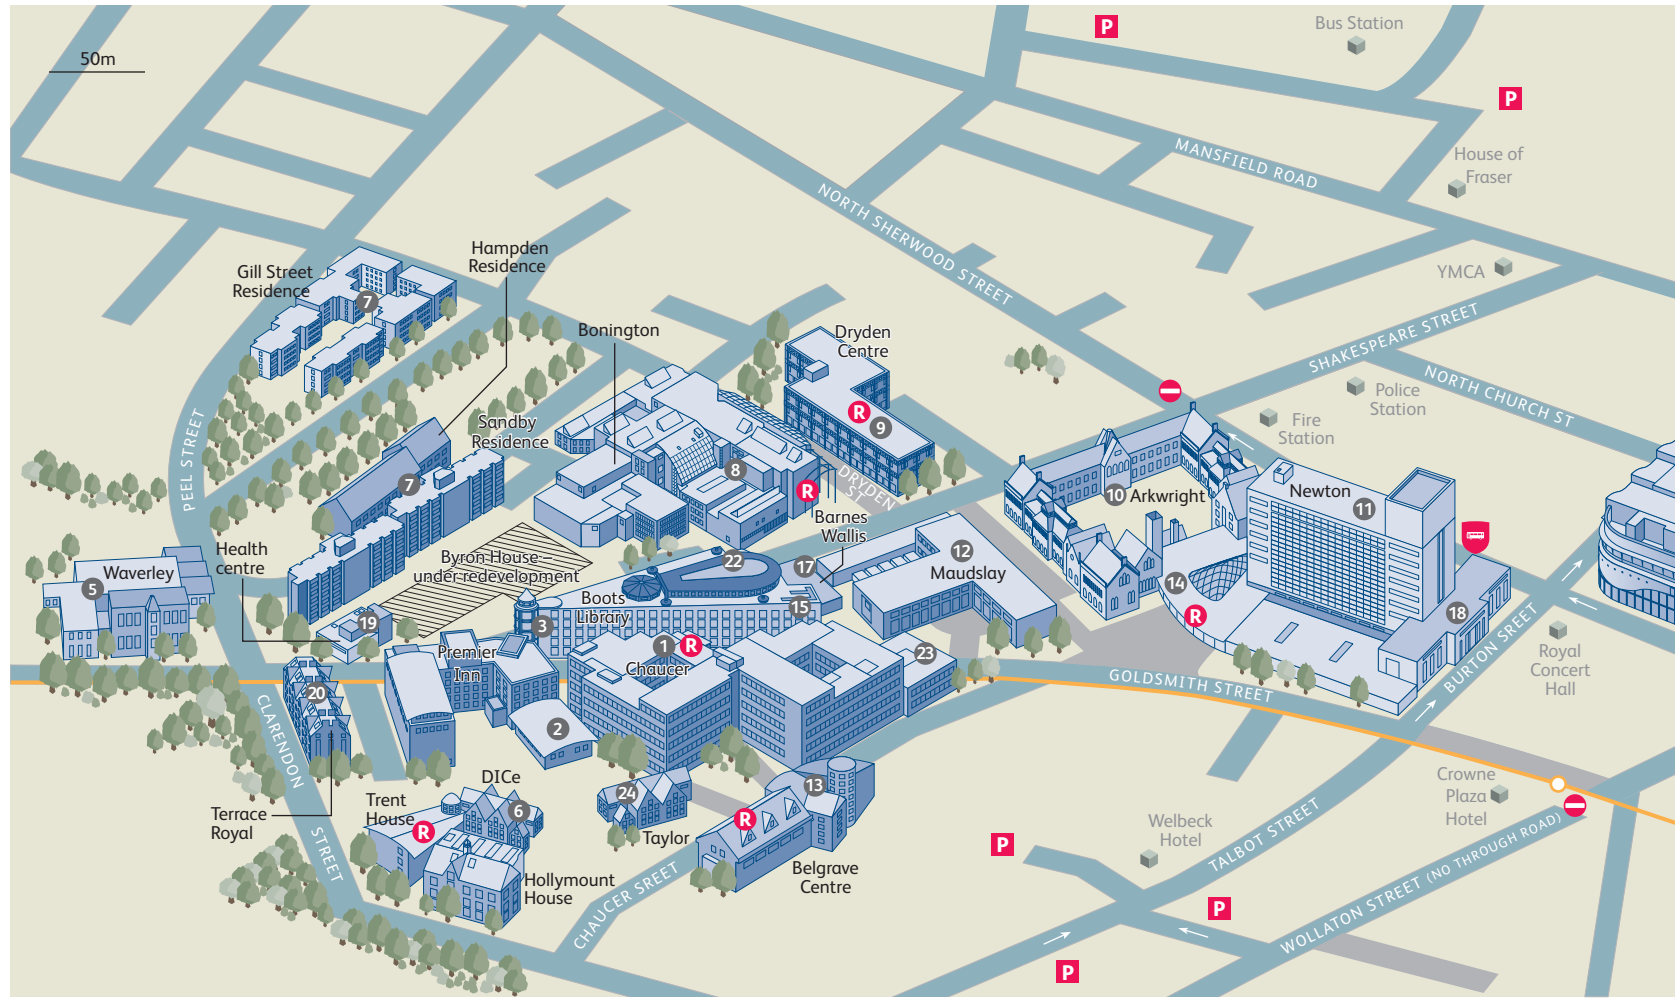

City site

Arkwright building	10
Bass Management Centre	15
Belgrave Centre	13
Bonington building	8
Bonington Colour Bureau	8
Bonington Gallery	8
Bookshop	1
Boots Library	3
Business Innovation Team (BIT)	1
Career Development Centre	14
Central Admissions	9
Central Court	14
Chaucer building	1
Chaucer Pin	23
Coffee Bars	1 8 14
Djanogly International Centre (DICE)	6
Dryden Centre	9
Equality and Diversity	9
Finance Office	9
Fitness Gym	2
Halls of Residence	7
Health Centre	19
International Development Office	9
IoD Business Centre	14 18
IT Operations and Development	17
Maudslay building	12
Muslim Prayer Facilities	20
Newton building	11
Nottingham Conference Centre	18
Nottingham Language Centre	6
Nottingham Trent International College (NTIC)	1
Occupational Health	19
Print Shop	1
Registry	9
Safety Office	9
Security	1
Shops	1 8
Sir Harry and Lady Djanogly Lecture Theatre	22
Student Accommodation Services	14
Student Services Centre	14
Student Support Services	14
Students' Union Offices	1
Taylor Building	24
The Hive	12
Waverley building	5

- One-way street
- Pedestrian street
- Public car parks
- Main reception
- Unlink bus stop
- Tram stops
- No entry